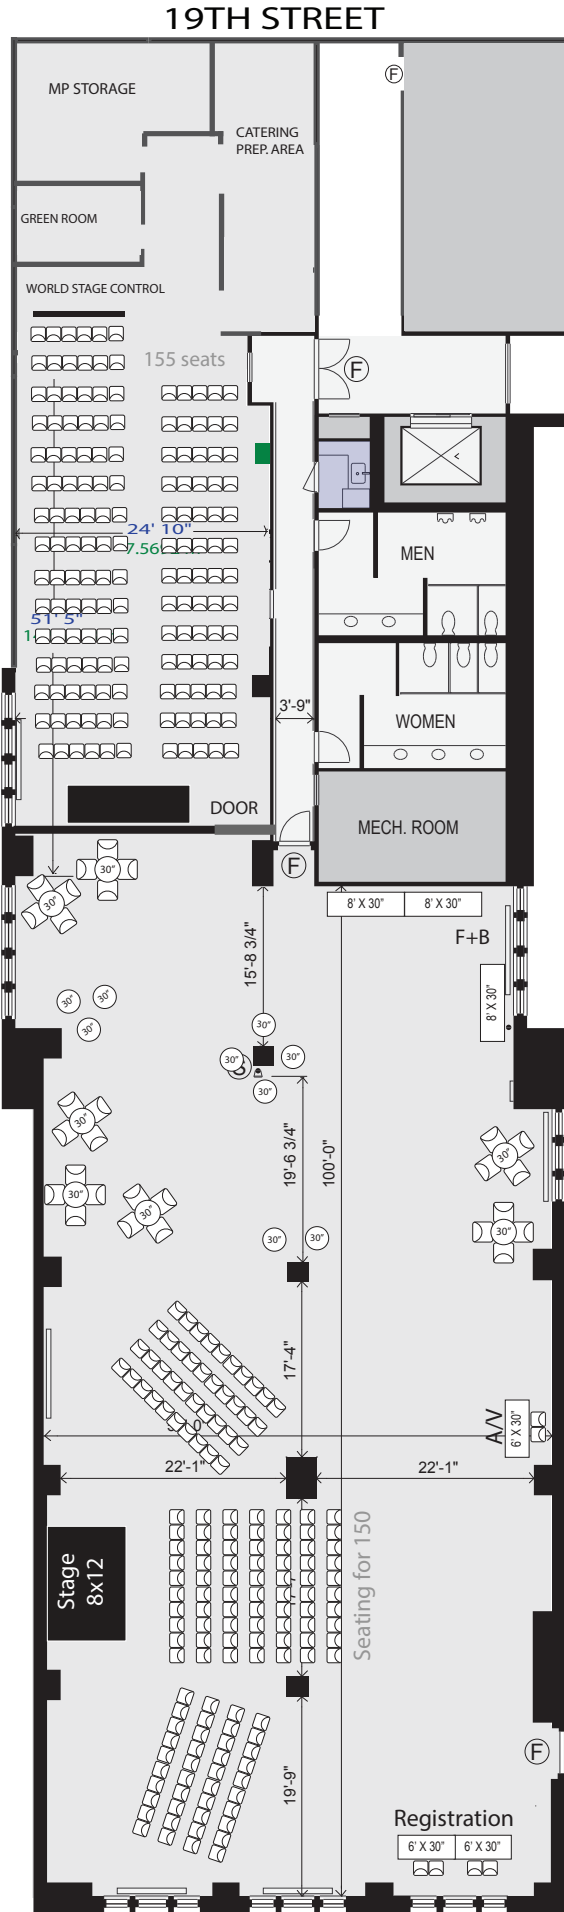

### Pedestal Tables (Hi-Boys)

- 24"
- 30"
- 36"

### Cafe Tables

- 30"
- 30"
- 30"
- 36"
- 36"
- 36"

- 54" round
- 64" round + 8 chairs
- 60" round + 9 chairs
- 72" round + 11 chairs
- 72" round + 12 chairs
- 60" round + 10 chairs

- 4' X 24"
- 6' X 18"
- 6' X 24"
- 6' X 30"
- 8' X 18"
- 8' X 24"
- 8' X 30"

- 8' rope & stanchion
- 10' run pipe & drape

White resin chair

Coat rack and hangers

**Event Name**  
Date, Type  
# guests  
# tables  
Other Details

- Easel
- Water Station
- 20-Amp outlet
- 20-Amp outlet w/ power strip
- 6' high coat screen
- Phone line
- Phone line w/ long distance

18TH STREET