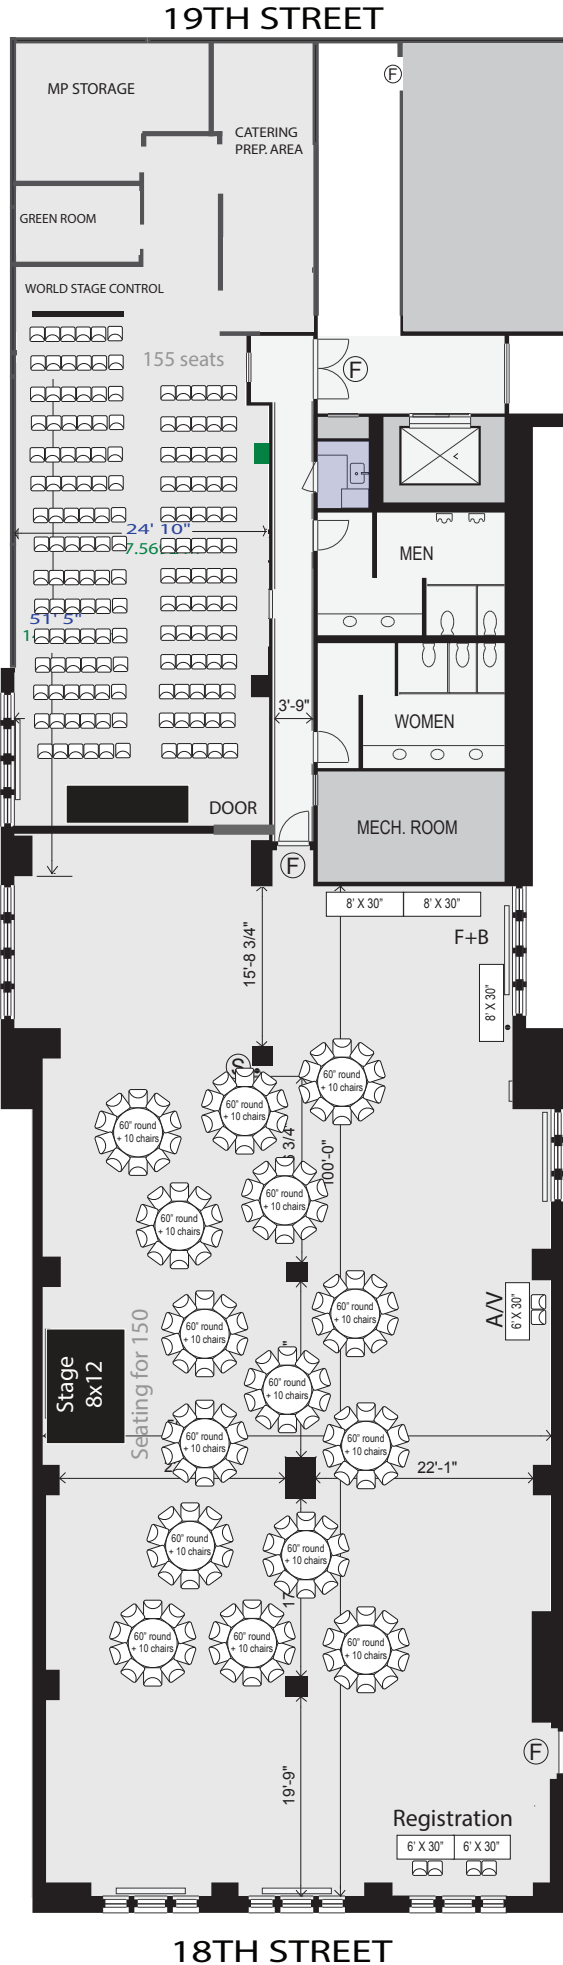

## 4TH FLOOR GALLERY

MAXIMUM OCCUPANCY 280 PERSONS

- (F) FIRE EXIT
- (S) STANDPIPE
- [Light Gray Box] USEABLE AREA S.F.
- [Dark Gray Box] TOTAL AREA S.F.

### Pedestal Tables (Hi-Boys)

### Cafe Tables

White resin chair

Coat rack and hangers

# tables

Other Details

- Easel
- Water Station
- 20-Amp outlet
- 20-Amp outlet w/ power strip
- 6' high coat screen
- Phone line
- Phone line w/ long distance

18TH STREET