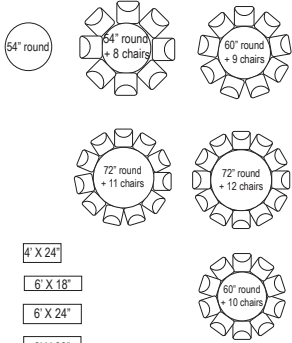

Metropolitan Pavilion

GALLERY ENTRANCE: 123 WEST 18TH STREET
Telephone 212 463 0200 Fax 212 463 7099
www.metropolitanevents.com

4TH FLOOR GALLERY

MAXIMUM OCCUPANCY 280 PERSONS

- (F) FIRE EXIT
- (S) STANDPIPE
- [Light Gray Box] USEABLE AREA S.F.
- [Dark Gray Box] TOTAL AREA S.F.

Pedestal Tables (Hi-Boys)

Cafe Tables