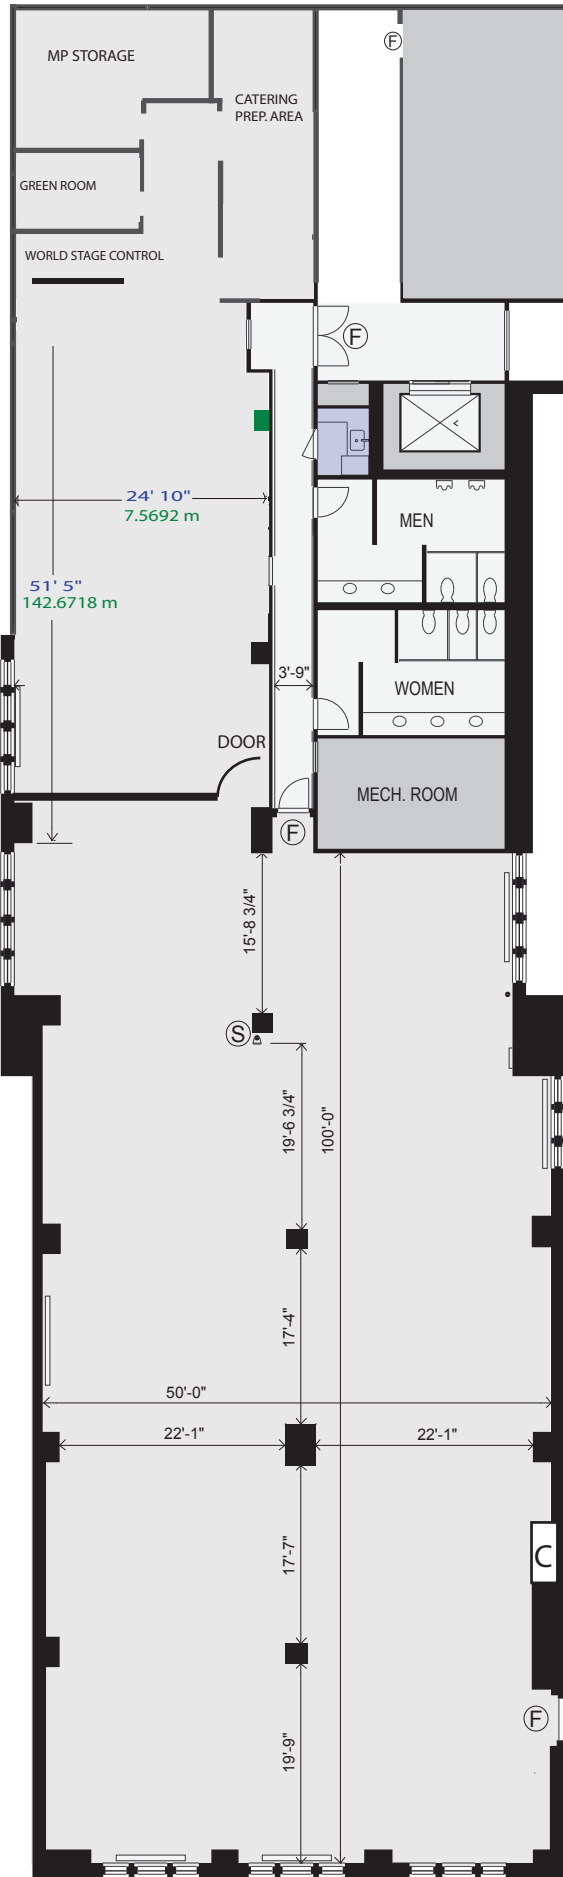

Metropolitan Pavilion

GALLERY ENTRANCE: 123 WEST 18TH STREET
Telephone 212 463 0200 Fax 212 463 7099
www.metropolitanevents.com

4TH FLOOR GALLERY

MAXIMUM OCCUPANCY 280 PERSONS

- (F) FIRE EXIT
- (S) STANDPIPE
- [Light Gray Box] USEABLE AREA S.F.
- [Dark Gray Box] TOTAL AREA S.F.

Pedestal Tables (Hi-Boys)

[White Resin Chair Icon] White resin chair

[Coat Rack Icon] Coat rack and hangers

19TH STREET

18TH STREET

Event Name

Date, Type

guests