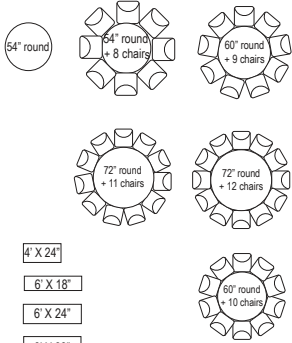

Metropolitan Pavilion

GALLERY ENTRANCE: 123 WEST 18TH STREET
Telephone 212 463 0200 Fax 212 463 7099
www.metropolitanevents.com

4TH FLOOR GALLERY

MAXIMUM OCCUPANCY 280 PERSONS

- (F) FIRE EXIT
- (S) STANDPIPE
- [Light Gray Box] USEABLE AREA S.F.
- [Dark Gray Box] TOTAL AREA S.F.

Pedestal Tables (Hi-Boys)

[White Resin Chair Icon] White resin chair

[Coat Rack Icon] Coat rack and hangers

19TH STREET

18TH STREET

Event Name

Date, Type

guests