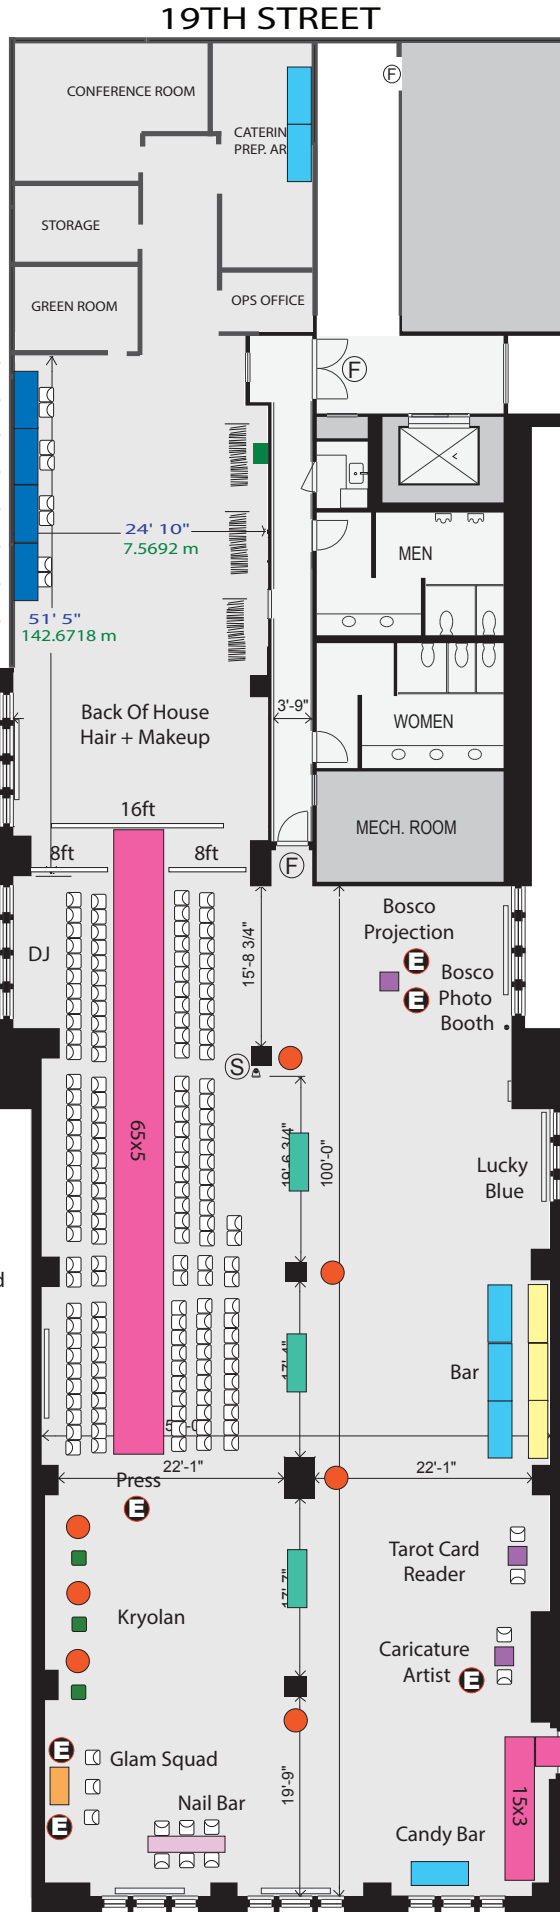

GALLERY ENTRANCE: 123 WEST 18TH STREET
Telephone 212 463 0200 Fax 212 463 7099
www.metropolitanevents.com

4TH FLOOR GALLERY

MAXIMUM OCCUPANCY 280 PERSONS

- FIRE EXIT
- STANDPIPE
- USEABLE AREA S.F.
- TOTAL AREA S.F.

Pedestal Tables (Hi-Boys)

- 24"
- 30"
- 36"

Cafe Tables

- 30"
- 30"
- 30"
- 36"
- 36"
- 36"

- 64" round + 8 chairs
- 60" round + 9 chairs
- 72" round + 11 chairs
- 72" round + 12 chairs
- 60" round + 10 chairs

- 4' X 24"
- 6' X 18"
- 6' X 24"
- 6' X 30"
- 8' X 18"
- 8' X 24"
- 8' X 30"

- 8' rope & stanchion
- 10' run pipe & drape

White resin chair

Coat rack and hangers

- Easel
- Water Station
- 20-Amp outlet
- 20-Amp outlet w/ power strip
- 6' high coat screen
- Phone line
- Phone line w/ long distance

- 6x30 Table w/ No Linen
- 6x30 Table w/ 132x90 Hot Pink Linen
- 6x24 Table w/ 132x90 Hot Pink Linen
- Carpet
- TC White on White Runner
- 24x24 Table
- 4x24 Table -- No Linen
- 8x18 Table -- No Linen
- Director's Chair
- 30" Highboy