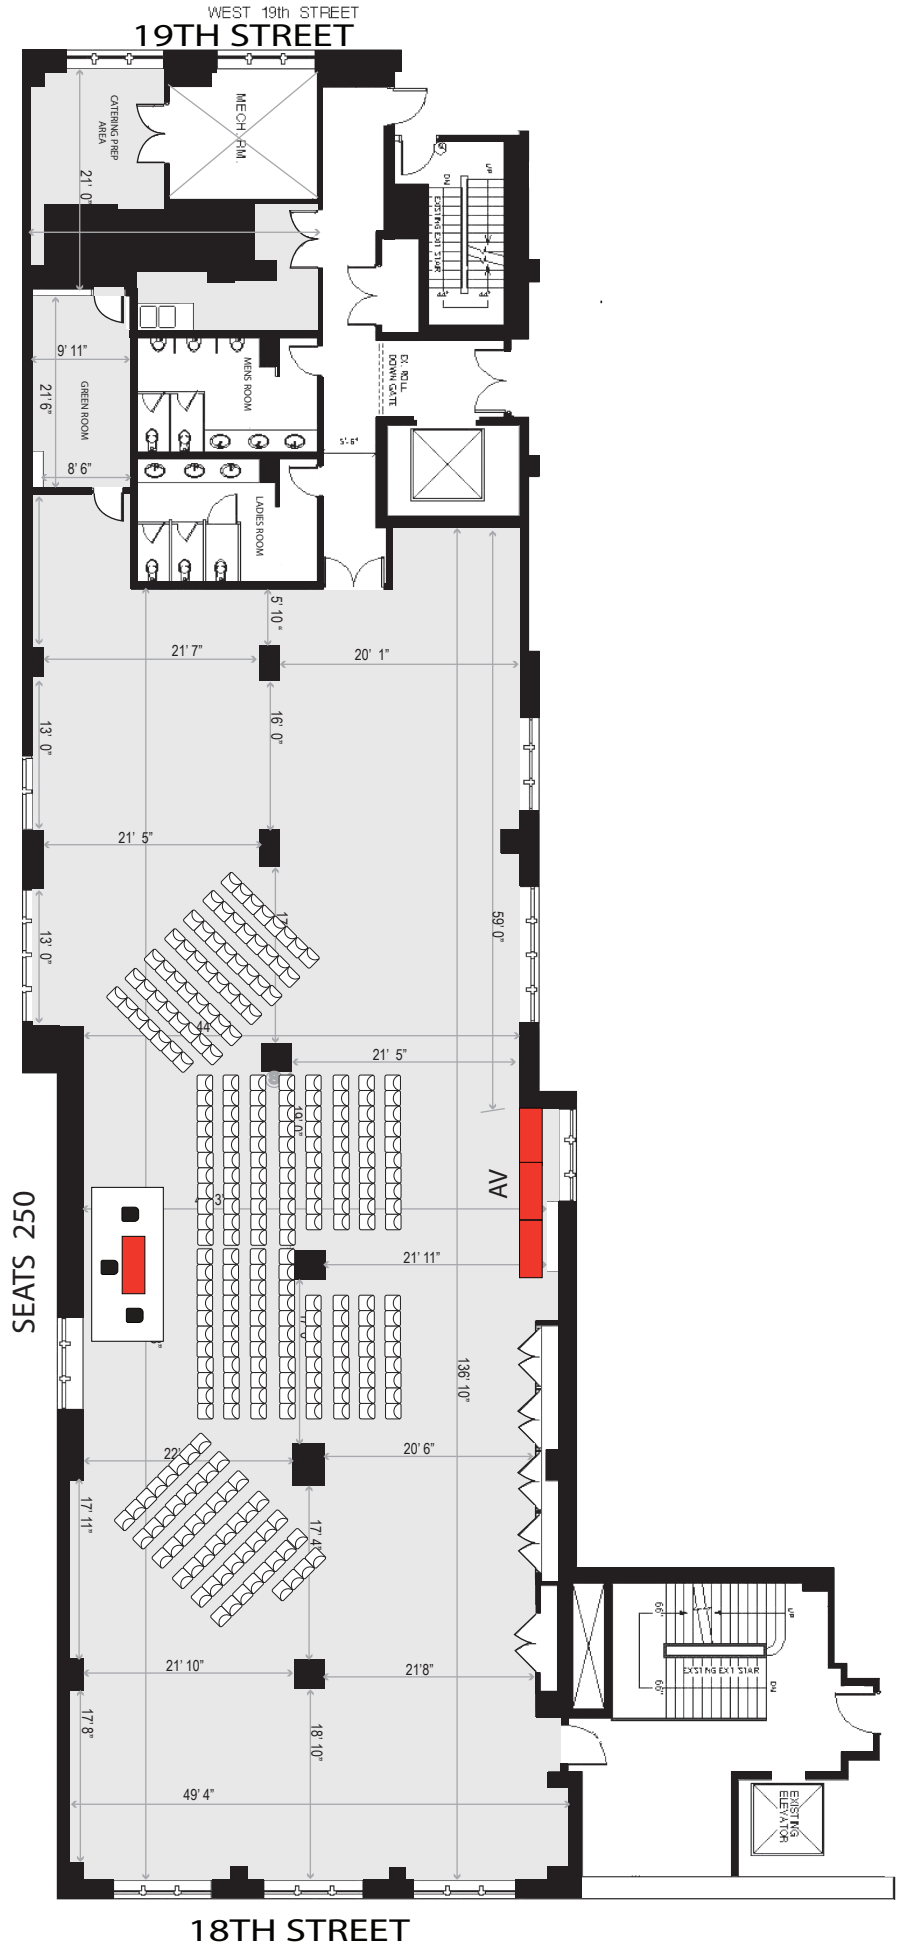

MetropolitanPavilion

ENTRANCE:
 123 WEST 18th STREET
 5th FLOOR
 T 212.463.0200 F 212.463.7099
 www.metropolitanevents.com

THE LEVEL

MAXIMUM OCCUPANCY - 280 people
 TOTAL AREA: 9200 S.F.

- Ⓢ STANDPIPE
- Ⓣ FIRE EXIT

35'0"