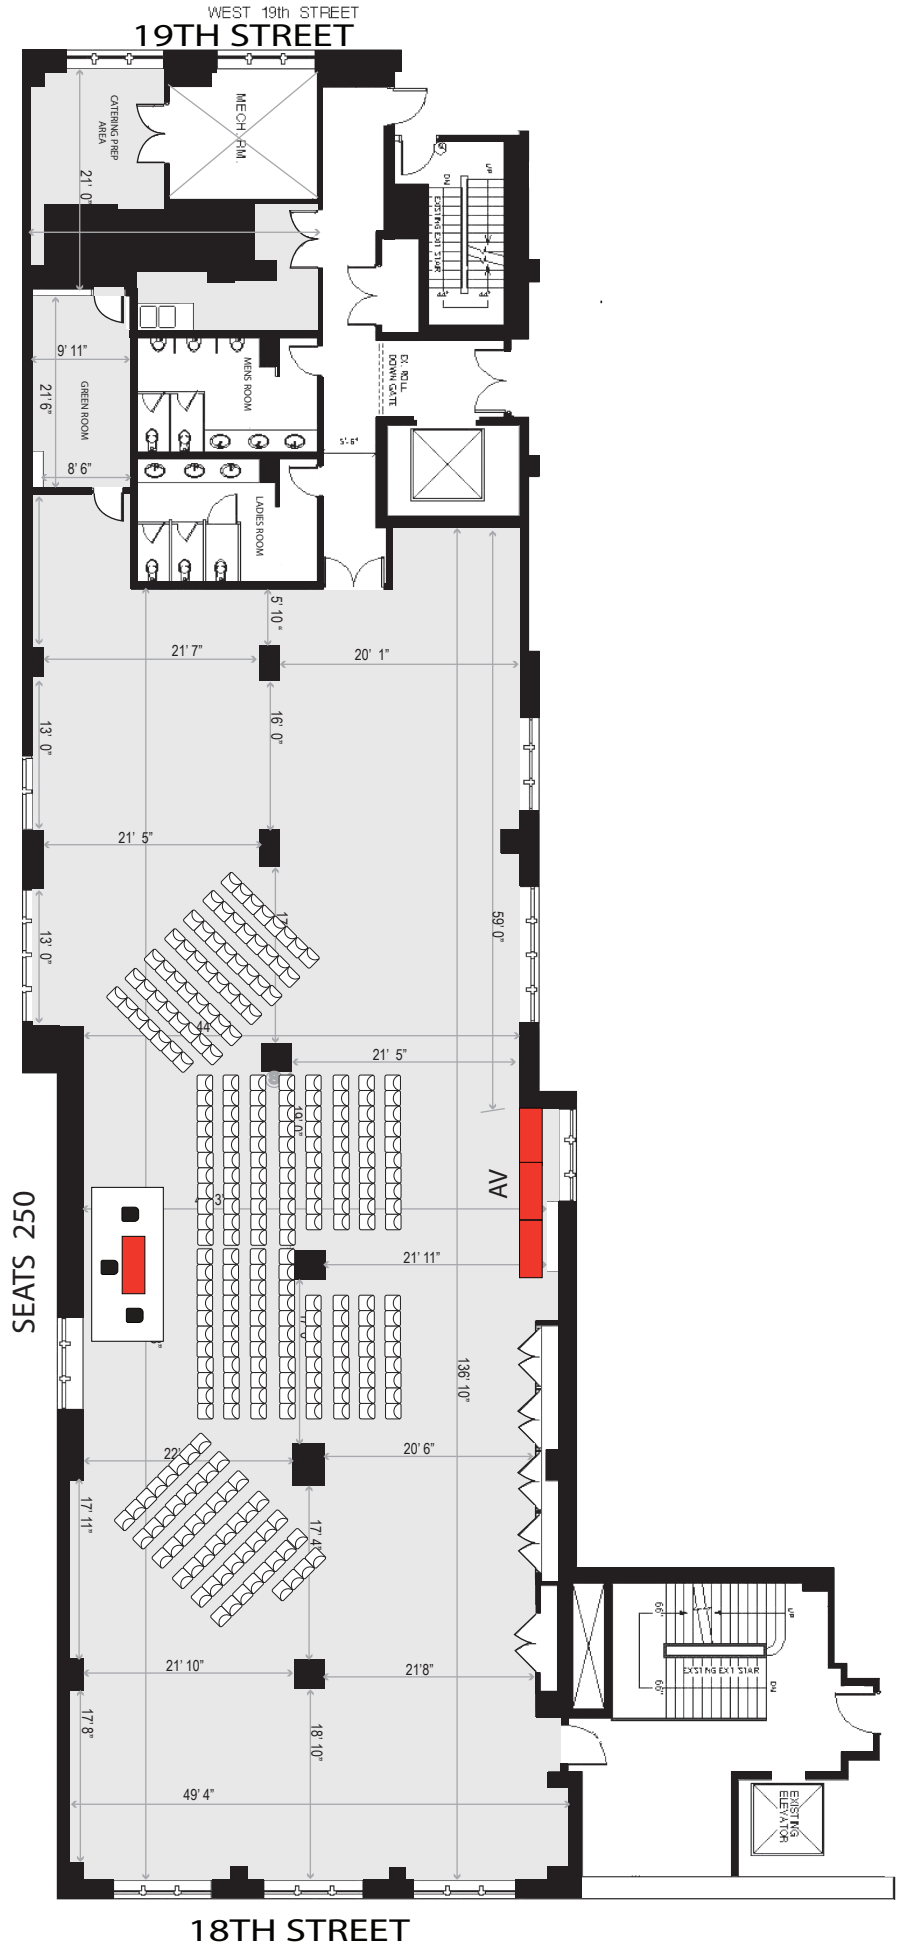

# MetropolitanPavilion

ENTRANCE:  
 123 WEST 18th STREET  
 5th FLOOR  
 T 212.463.0200 F 212.463.7099  
 www.metropolitanevents.com

## THE LEVEL

MAXIMUM OCCUPANCY - 280 people  
 TOTAL AREA: 9200 S.F.

- Ⓢ STANDPIPE
- Ⓣ FIRE EXIT

35'0"