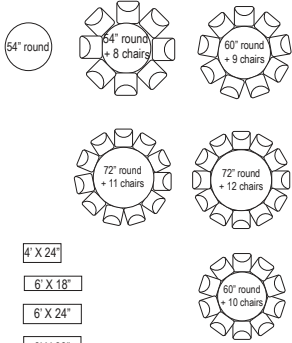

## THE LEVEL

MAXIMUM OCCUPANCY - 280 people  
 TOTAL AREA: 9200 S.F.

- Ⓢ STANDPIPE
- Ⓣ FIRE EXIT

### Pedestal Tables (Hi-Boys)

☐ White resin chair

▨ Coat rack and hangers

- ⊙ Easel
- ⊙ Water Station
- Ⓜ 20-Amp outlet
- ⓂⓈ 20-Amp outlet w/ power strip
- ⌒ 6' high coat screen
- Ⓟ Phone line
- ⓅⓈ Phone line w/ long distance

35'0"