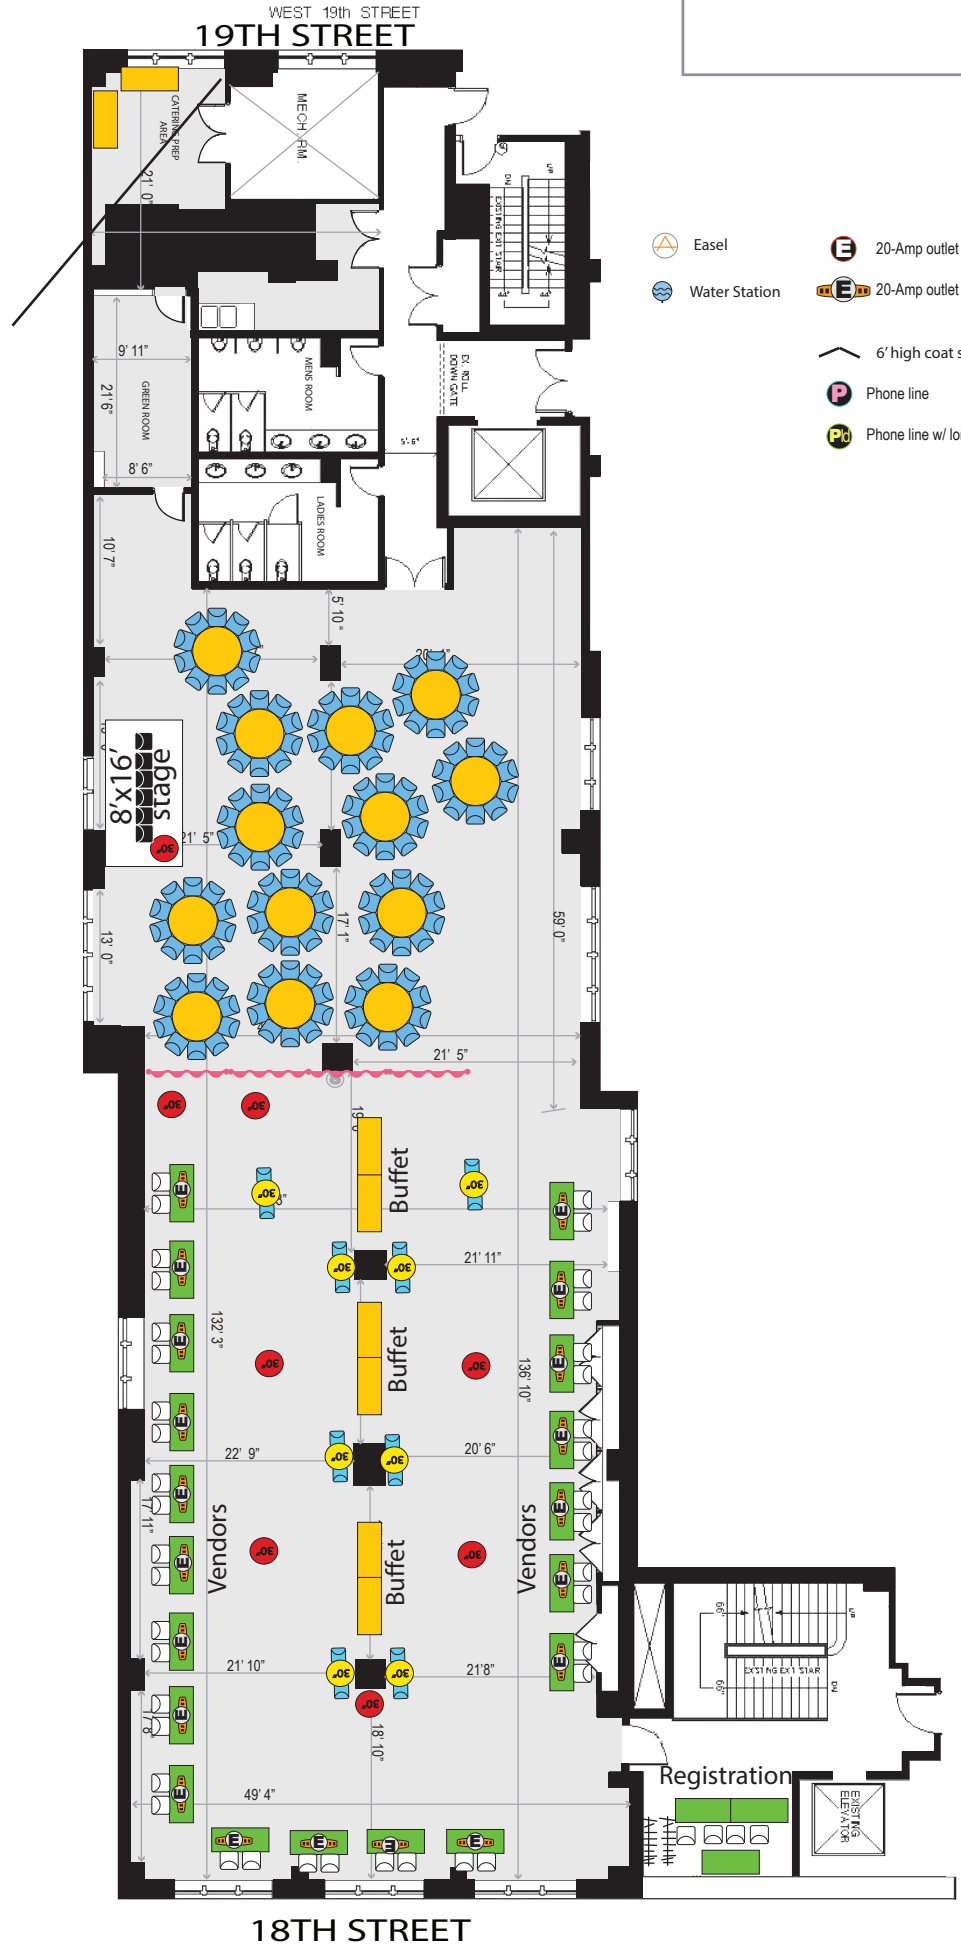

ENTRANCE:  
 123 WEST 18th STREET  
 5th FLOOR  
 T 212.463.0200 F 212.463.7099  
 www.metropolitanevents.com

## THE LEVEL

MAXIMUM OCCUPANCY - 280 people  
 TOTAL AREA: 9200 S.F.

- Ⓢ STANDPIPE
- Ⓣ FIRE EXIT

### Pedestal Tables (Hi-Boys)

☐ White resin chair

▨ Coat rack and hangers

- ⊙ Easel
- ⊙ Water Station
- Ⓜ 20-Amp outlet
- ⓂⓈ 20-Amp outlet w/ power strip
- ⌒ 6' high coat screen
- Ⓟ Phone line
- ⓅⓈ Phone line w/ long distance

35'0"