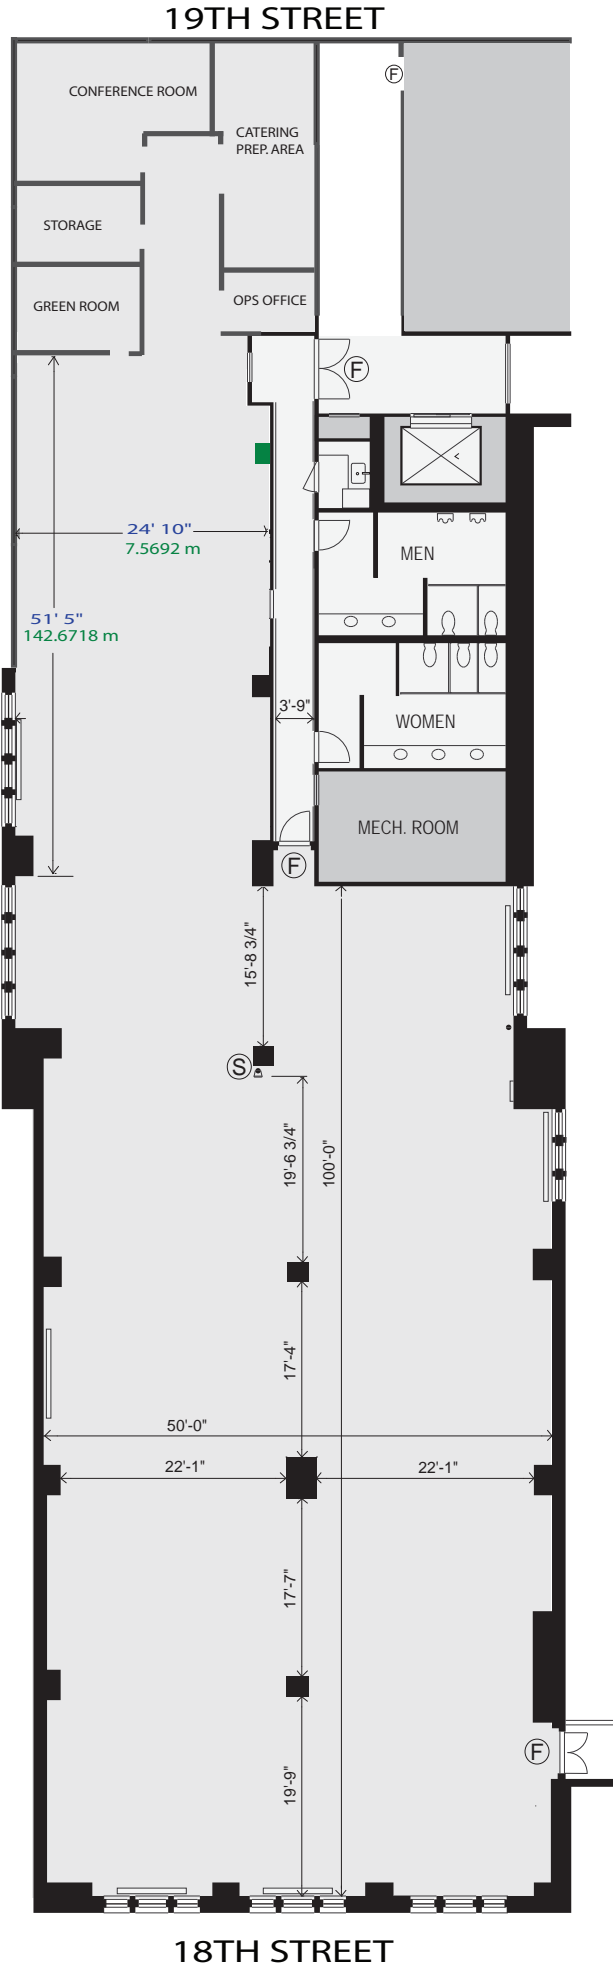

GALLERY ENTRANCE: 123 WEST 18TH STREET
Telephone 212 463 0200 Fax 212 463 7099
www.metropolitanevents.com

4TH FLOOR GALLERY

MAXIMUM OCCUPANCY 280 PERSONS

- FIRE EXIT
- STANDPIPE
- USEABLE AREA S.F.
- TOTAL AREA S.F.

Event Name
Date, Type
guests
tables
Other Details

18TH STREET