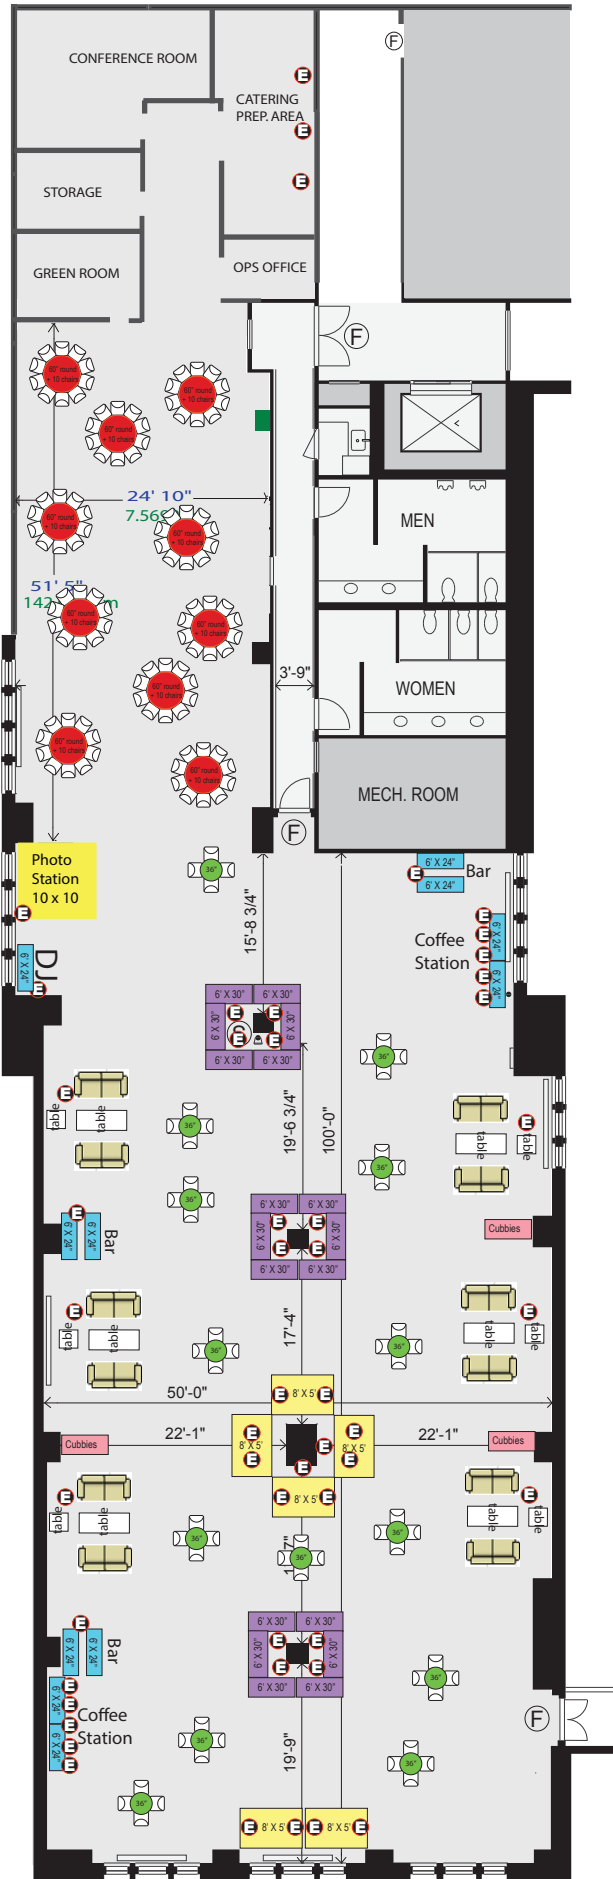

GALLERY ENTRANCE: 123 WEST 18TH STREET
Telephone 212 463 0200 Fax 212 463 7099
www.metropolitanevents.com

19TH STREET

4TH FLOOR GALLERY

MAXIMUM OCCUPANCY 280 PERSONS

- FIRE EXIT
- STANDPIPE
- USEABLE AREA S.F.
- TOTAL AREA S.F.

18TH STREET