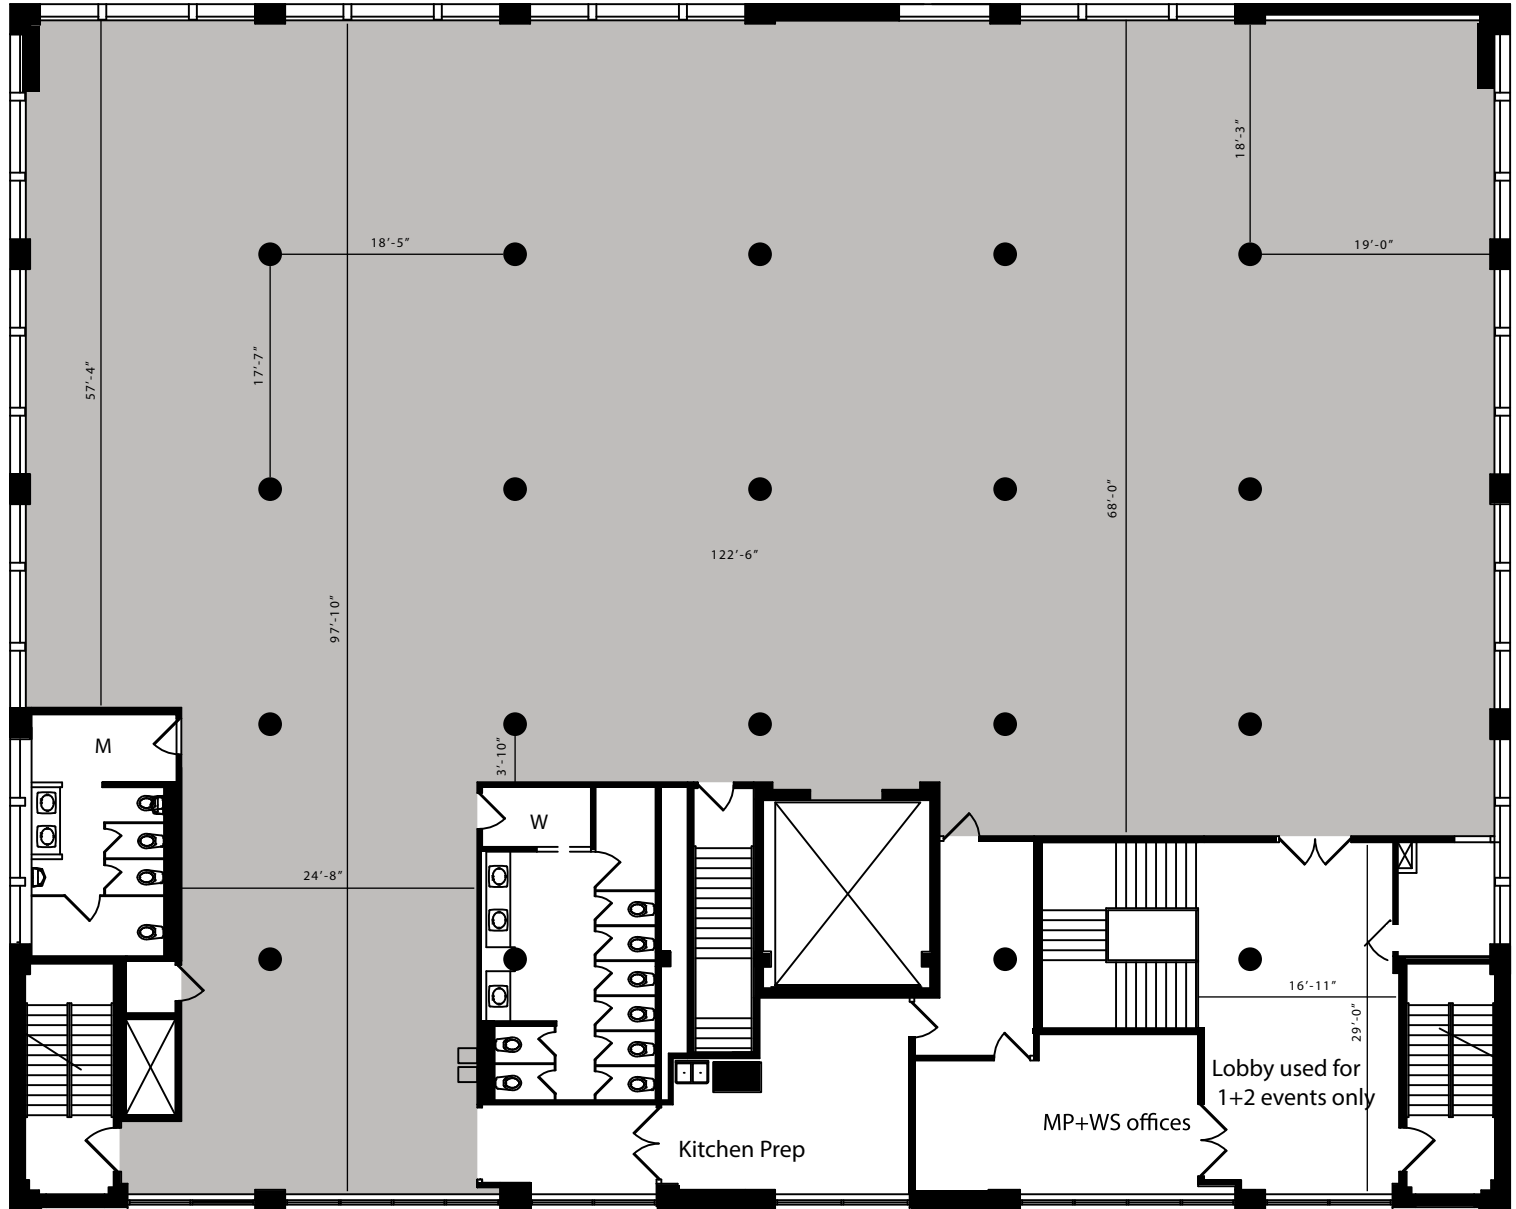

637 West 46th Street, New York, New York 10036
 Telephone 212 463 0200 Fax 212 463 7099
 www.metropolitanevents.com

Event Name
Date, Type
guests
tables
Other Details

1" = 4 in / 1 cm = 10ft / 3.05 m

MAXIMUM OCCUPANCY 700 PERSONS

- USEABLE AREA 10,000 S.F.
- INACCESSIBLE AREA
- TOTAL AREA 12,500 S.F.

West 46th Street