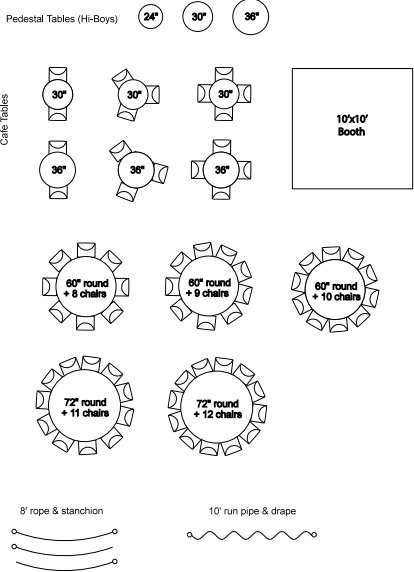

637 West 46th Street, New York, New York 10036
 Telephone 212 463 0200 Fax 212 463 7099
 www.metropolitanevents.com

300 guests

Event Name
Date, Type
guests
tables
Other Details

4 in / 1 cm = 10ft / 3.05 m
 1' 5' 10'
MAXIMUM OCCUPANCY 700 PERSONS
 ■ USEABLE AREA 10,000 S.F.
 ■ INACCESSIBLE AREA
 ■ TOTAL AREA 12,500 S.F.