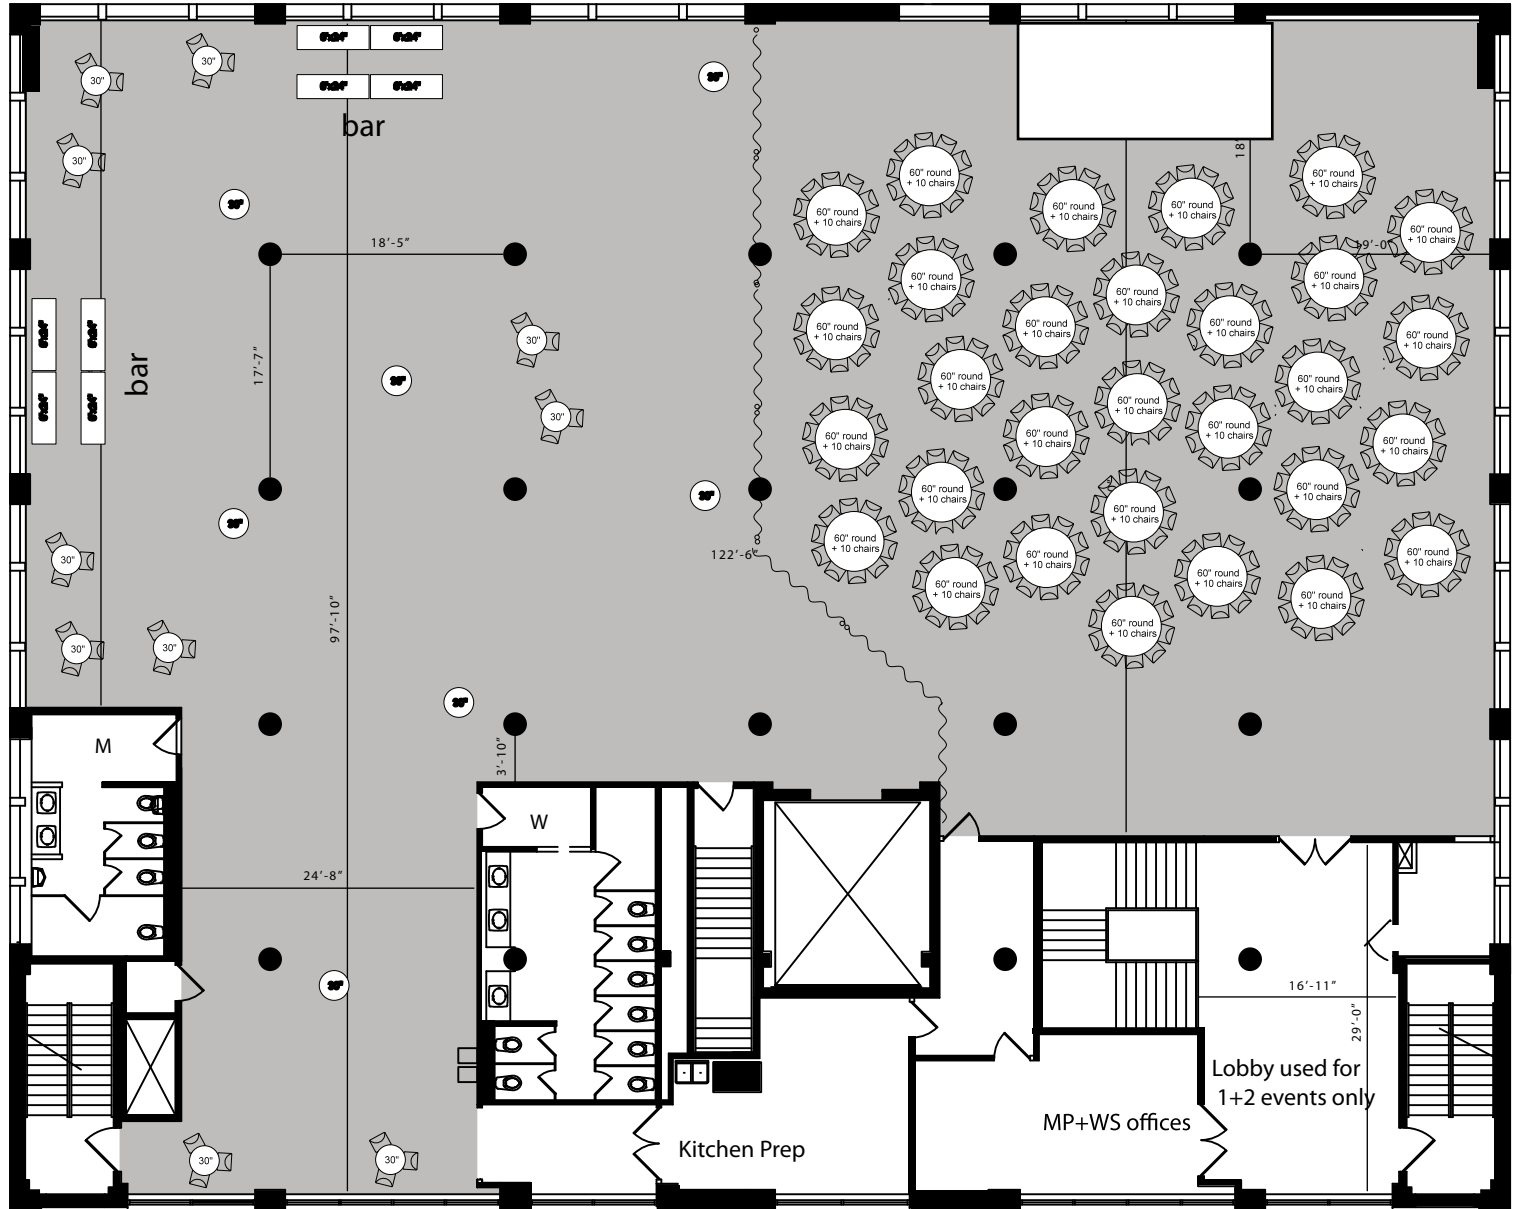

637 West 46th Street, New York, New York 10036
 Telephone 212 463 0200 Fax 212 463 7099
 www.metropolitanevents.com

300 guests

Event Name
Date, Type
guests
tables
Other Details

4 in / 1 cm = 10ft / 3.05 m
 1' 5' 10'
MAXIMUM OCCUPANCY 700 PERSONS
 ■ USEABLE AREA 10,000 S.F.
 ■ INACCESSIBLE AREA
 ■ TOTAL AREA 12,500 S.F.

West 46th Street