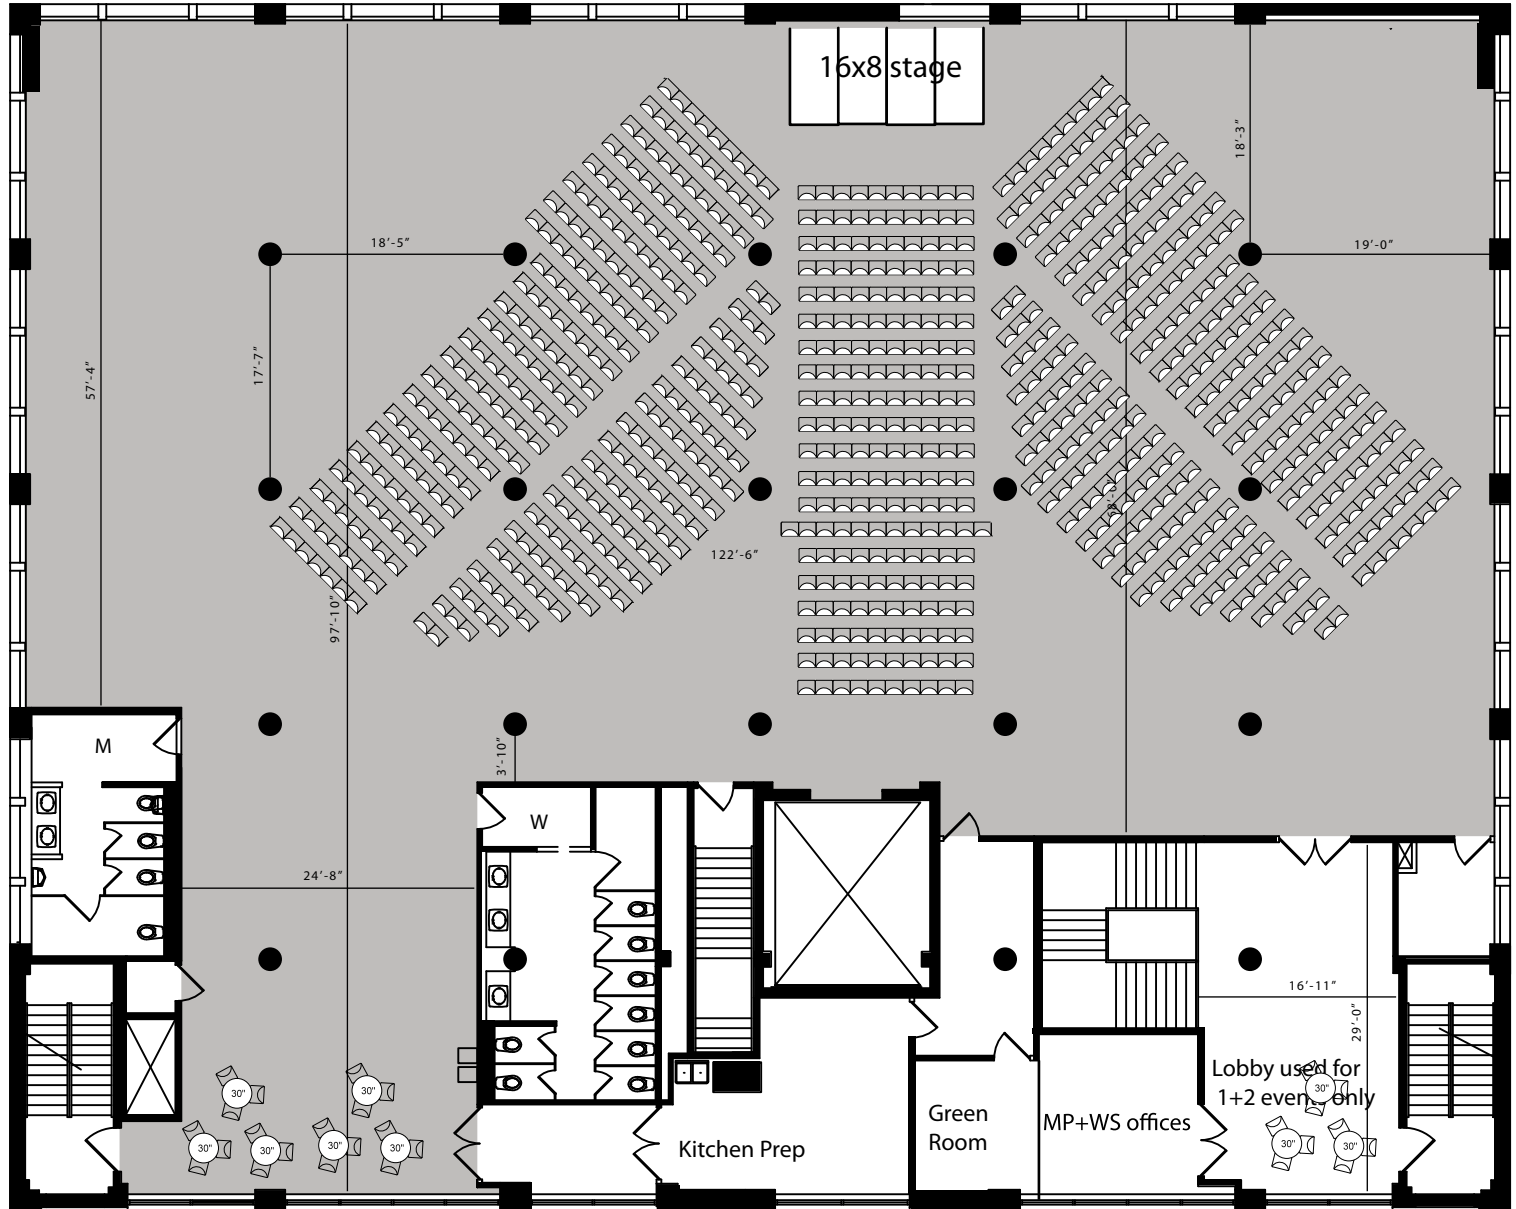

637 West 46th Street, New York, New York 10036
 Telephone 212 463 0200 Fax 212 463 7099
 www.metropolitanevents.com

Event Name
Date, Type
guests
tables
Other Details

1/4 in / 1 cm = 10ft / 3.05 m

MAXIMUM OCCUPANCY 700 PERSONS

- USEABLE AREA 10,000 S.F.
- INACCESSIBLE AREA
- TOTAL AREA 12,500 S.F.

4x24"
6x18"
6x24"
6x30"
8x18"
8x24"
8x30"

F FIRE EXIT - 3' clearance req.
S STANDPIPE - 3' clearance req.

White Resin Chair

Pedestal Tables (Hi-Boys) 24" 30" 36"

Cafe Tables
 30" 36" 60" round + 8 chairs 60" round + 9 chairs 60" round + 10 chairs 72" round + 11 chairs 72" round + 12 chairs

10x10' Booth

8' rope & stanchion
 10' run pipe & drape

E Easle
20-Amp Outlet
Phone Line
Water Station
20-Amp Outlet w/ Power Strip
Phone Line w/ Long Distance