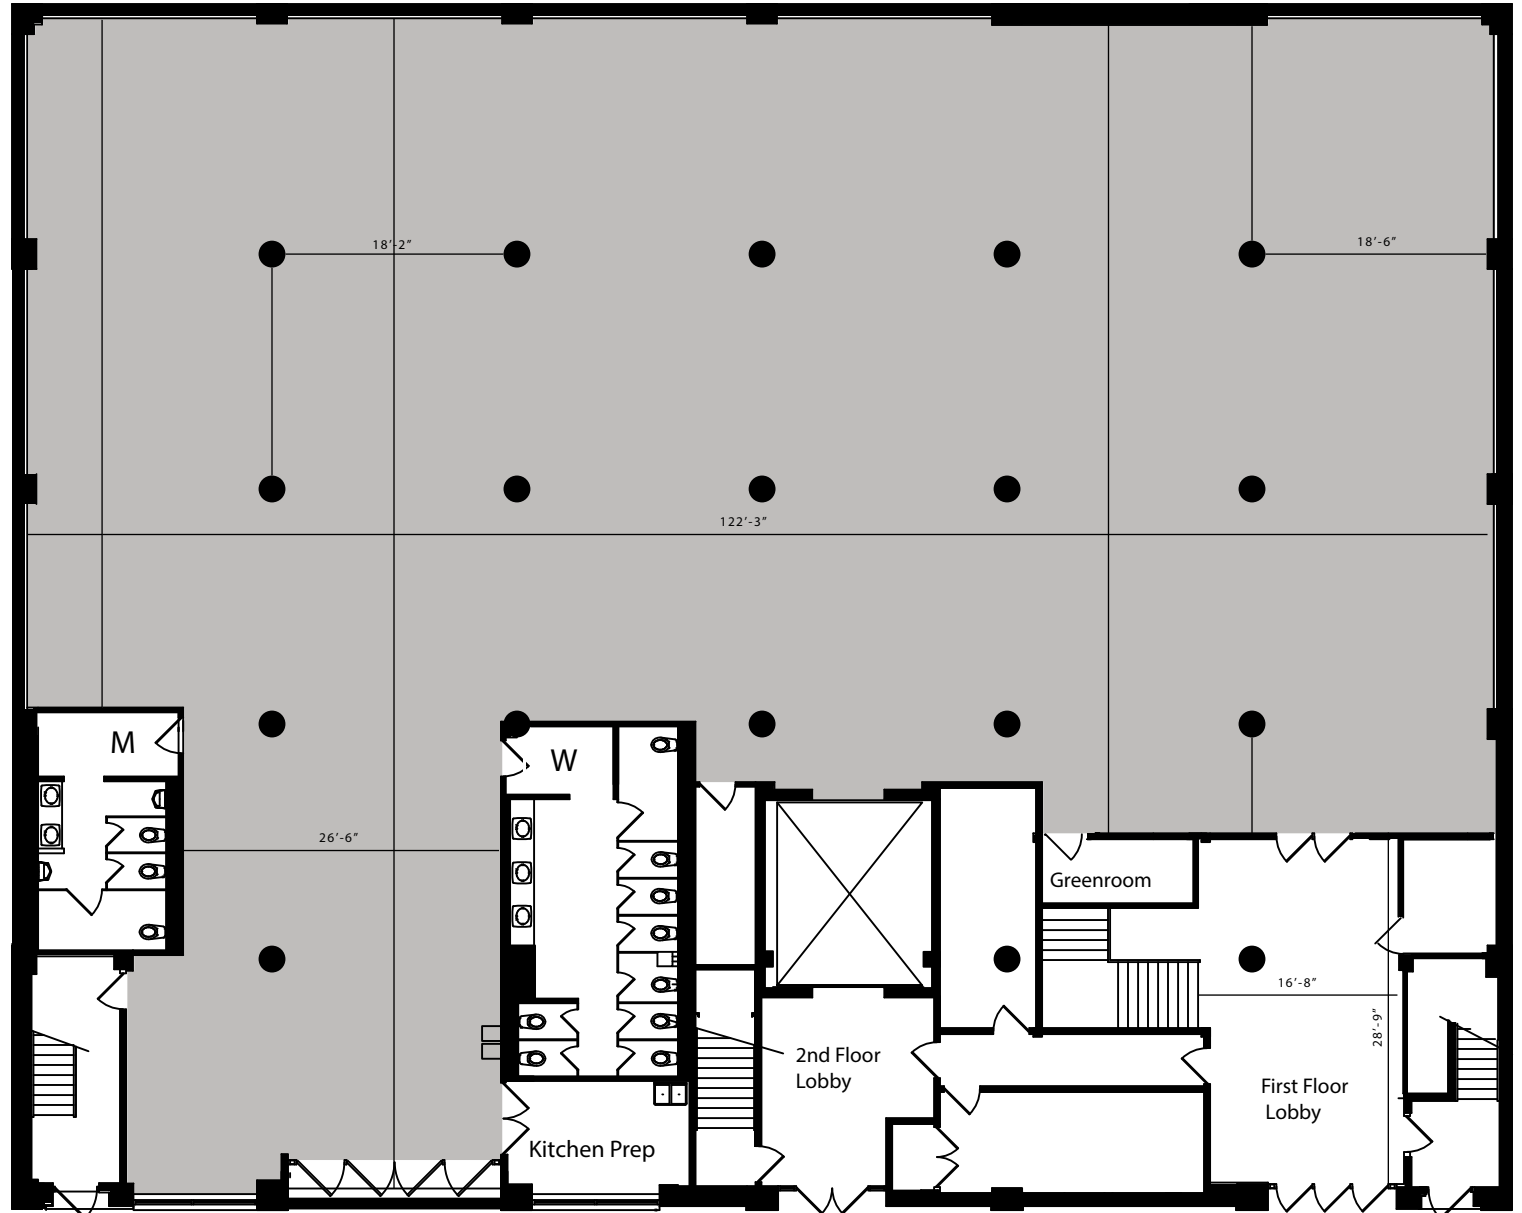

■ USEABLE AREA 10,000 S.F.

■ INACCESSIBLE AREA

■ TOTAL AREA 12,500 S.F.

(F) FIRE EXIT - 3' clearance req.**(S)** STANDPIPE - 3' clearance req.

☐ White Resin Chair

- 4x24"
- 6x18"
- 6x24"
- 6x30"
- 8x18"
- 8x24"
- 8x30"

Pedestal Tables (Hi-Boys) 24" 30" 36"

Cafe Tables

- ⊙ Easel
- ⊙ 20-Amp Outlet
- ⊙ Phone Line
- ⊙ Water Station
- ⊙ 20-Amp Outlet w/ Power Strip
- ⊙ Phone Line w/ Long Distance

West 46th Street