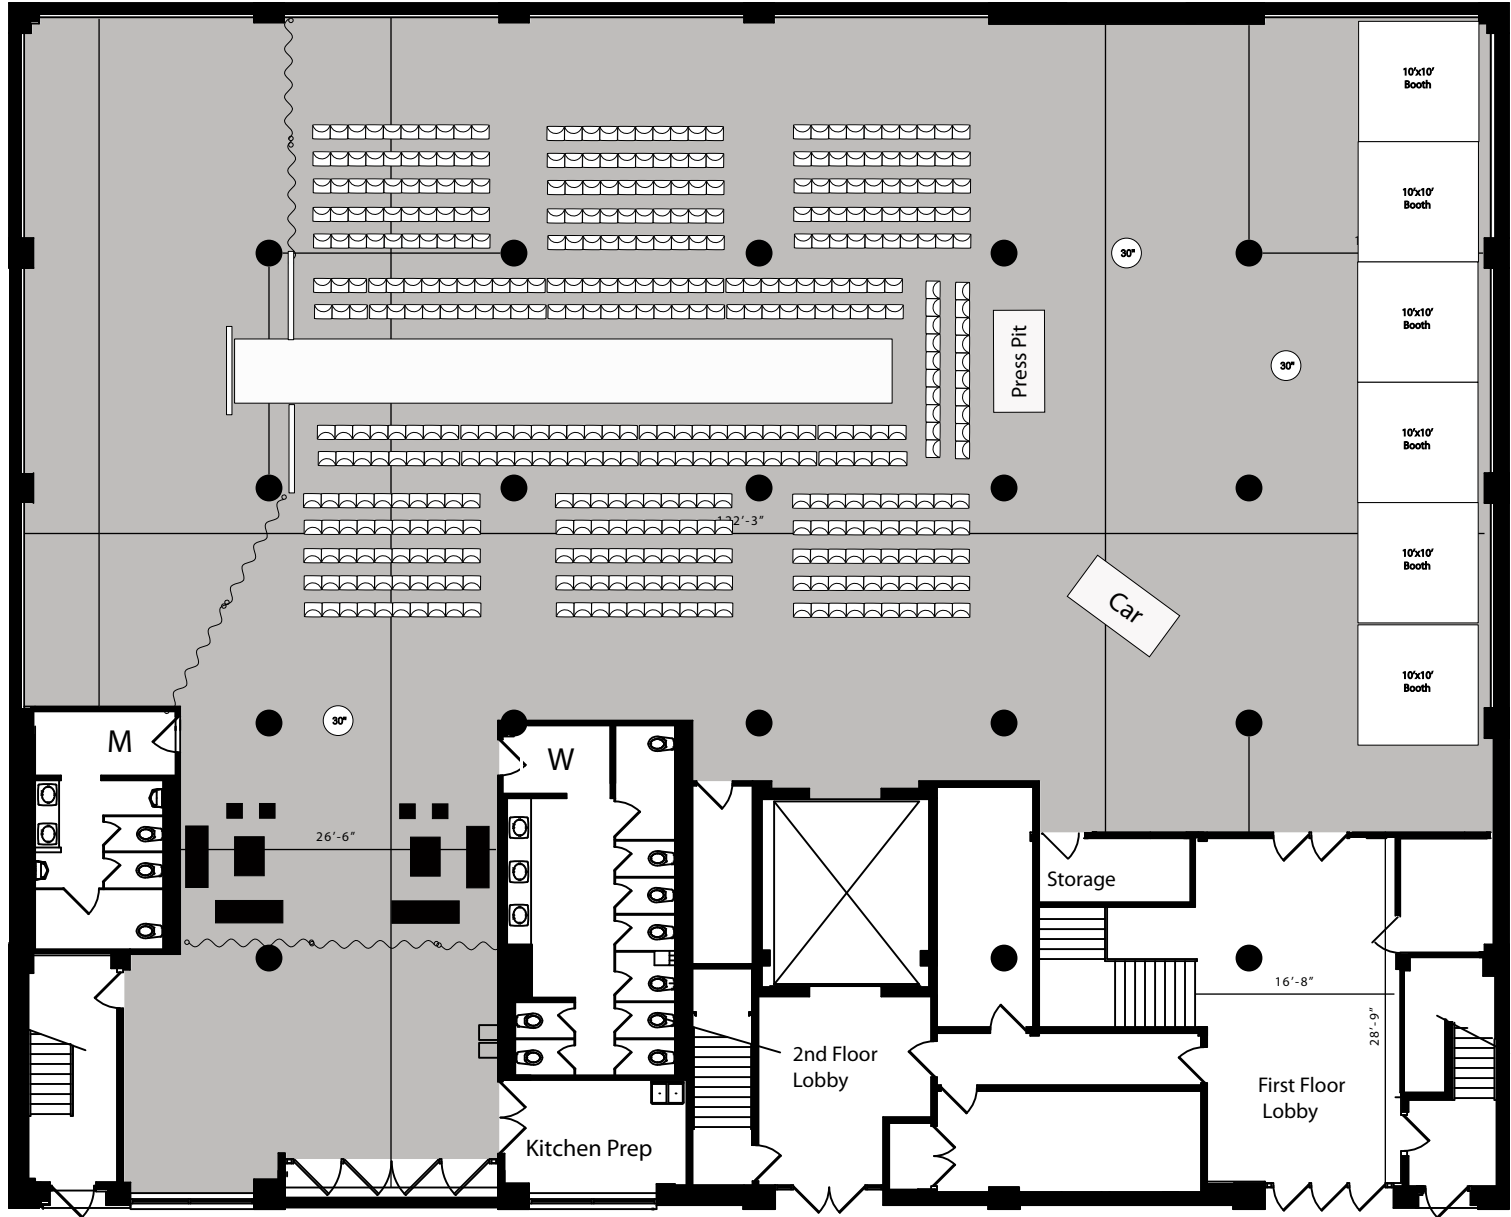

635 West 46th Street, New York, New York 10036
 Telephone 212 463 0200 Fax 212 463 7099
 www.metropolitanevents.com

Event Name
Date, Type
guests
tables
Other Details

4 in / 1 cm = 10ft / 3.05 m

MAXIMUM OCCUPANCY 700 PERSONS

- USEABLE AREA 10,000 S.F.
- INACCESSIBLE AREA
- TOTAL AREA 12,500 S.F.

- F** FIRE EXIT - 3' clearance req.
- S** STANDPIPE - 3' clearance req.
- ☐ White Resin Chair

- Pedestal Tables (Hi-Boys)
- 24"
 - 30"
 - 36"

- Cafe Tables
- 10'x10' Booth

- 60" round + 8 chairs
- 60" round + 9 chairs
- 60" round + 10 chairs
- 72" round + 11 chairs
- 72" round + 12 chairs

- 8' rope & stanchion
- 10' run pipe & drape

- Easel
- 20-Amp Outlet
- Phone Line
- Water Station
- 20-Amp Outlet w/ Power Strip
- Phone Line w/ Long Distance